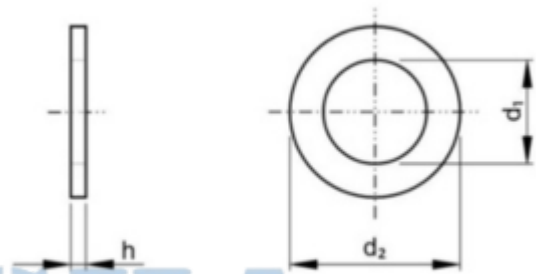

Special washers BS 4882 Steel Plain 8.8 M6x16

Article Number W.BS4882.S.HT1.PL.M6x16

Standards

BS 4882

Specifications

Diameter	M6
Length	16 mm
Brand	Tosha
Material	Steel
Surface Treatment	Plain

Technical drawing

Dimensions

d-D	M6
L (mm)	16 mm