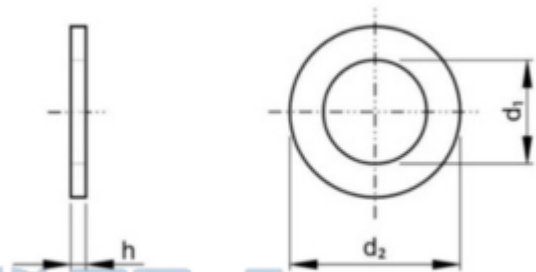

Special washers BS 4882 Steel Plain 8.8 M6x9

Article Number W.BS4882.S.HT1.PL.M6x9

Standards

BS 4882

Specifications

Diameter	M6
Length	9 mm
Brand	Tosha
Material	Steel
Surface Treatment	Plain

Technical drawing

Dimensions

d-D	M6
L (mm)	9 mm