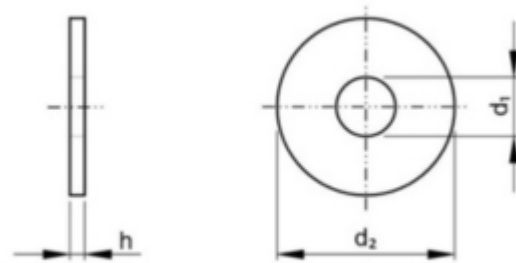

Technical drawing

TOSHA

Dimensions

d-D	12 mm