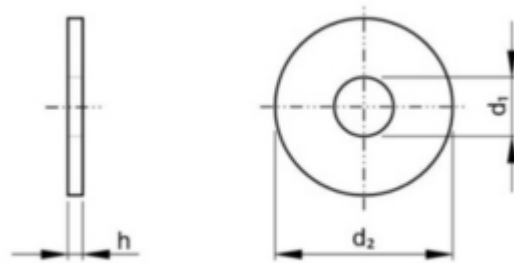

Special washers BS 4882 Steel Zinc plated 8.8 M12 x

Article Number W.BS4882.S.HT1.ZB.M12x

Standards

BS 4882

Specifications

Diameter	M12
Brand	Tosha
Material	Steel
Surface Treatment	Zinc plated

Technical drawing

Dimensions

d-D M12