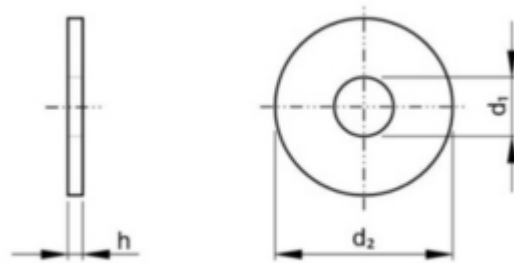

Special washers BS 4882 Steel Zinc plated 8.8 M14 x

Article Number W.BS4882.S.HT1.ZB.M14x

Standards

BS 4882

Specifications

Diameter	M14
Brand	Tosha
Material	Steel
Surface Treatment	Zinc plated

Technical drawing

Dimensions

d-D M14