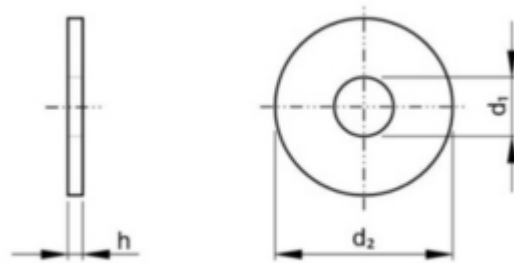

Special washers BS 4882 Steel Zinc plated 8.8 M22 x

Article Number W.BS4882.S.HT1.ZB.M22x

Standards

BS 4882

Specifications

Diameter	M22
Brand	Tosha
Material	Steel
Surface Treatment	Zinc plated

Technical drawing

Dimensions

d-D M22