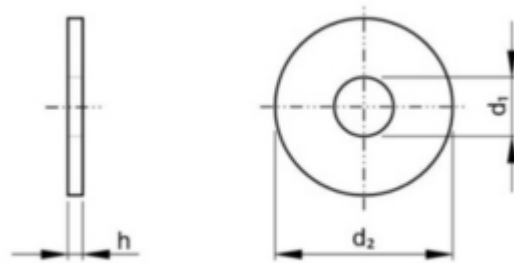

Special washers BS 4882 Steel Zinc plated 8.8 M42 x

Article Number W.BS4882.S.HT1.ZB.M42x

Standards

BS 4882

Specifications

Diameter	M42
Brand	Tosha
Material	Steel
Surface Treatment	Zinc plated

Technical drawing

Dimensions

d-D M42