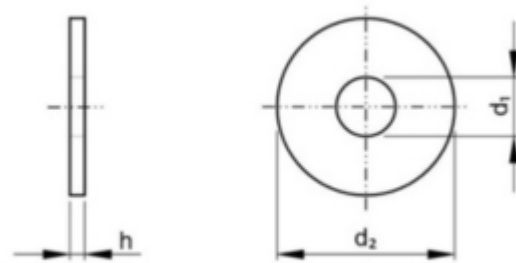

Special washers BS 4882 Steel Zinc plated 8.8 M6x5

Article Number W.BS4882.S.HT1.ZB.M6x5

Standards

BS 4882

Specifications

Diameter	M6
Length	5 mm
Brand	Tosha
Material	Steel
Surface Treatment	Zinc plated

Technical drawing

Dimensions

d-D	M6
L (mm)	5 mm